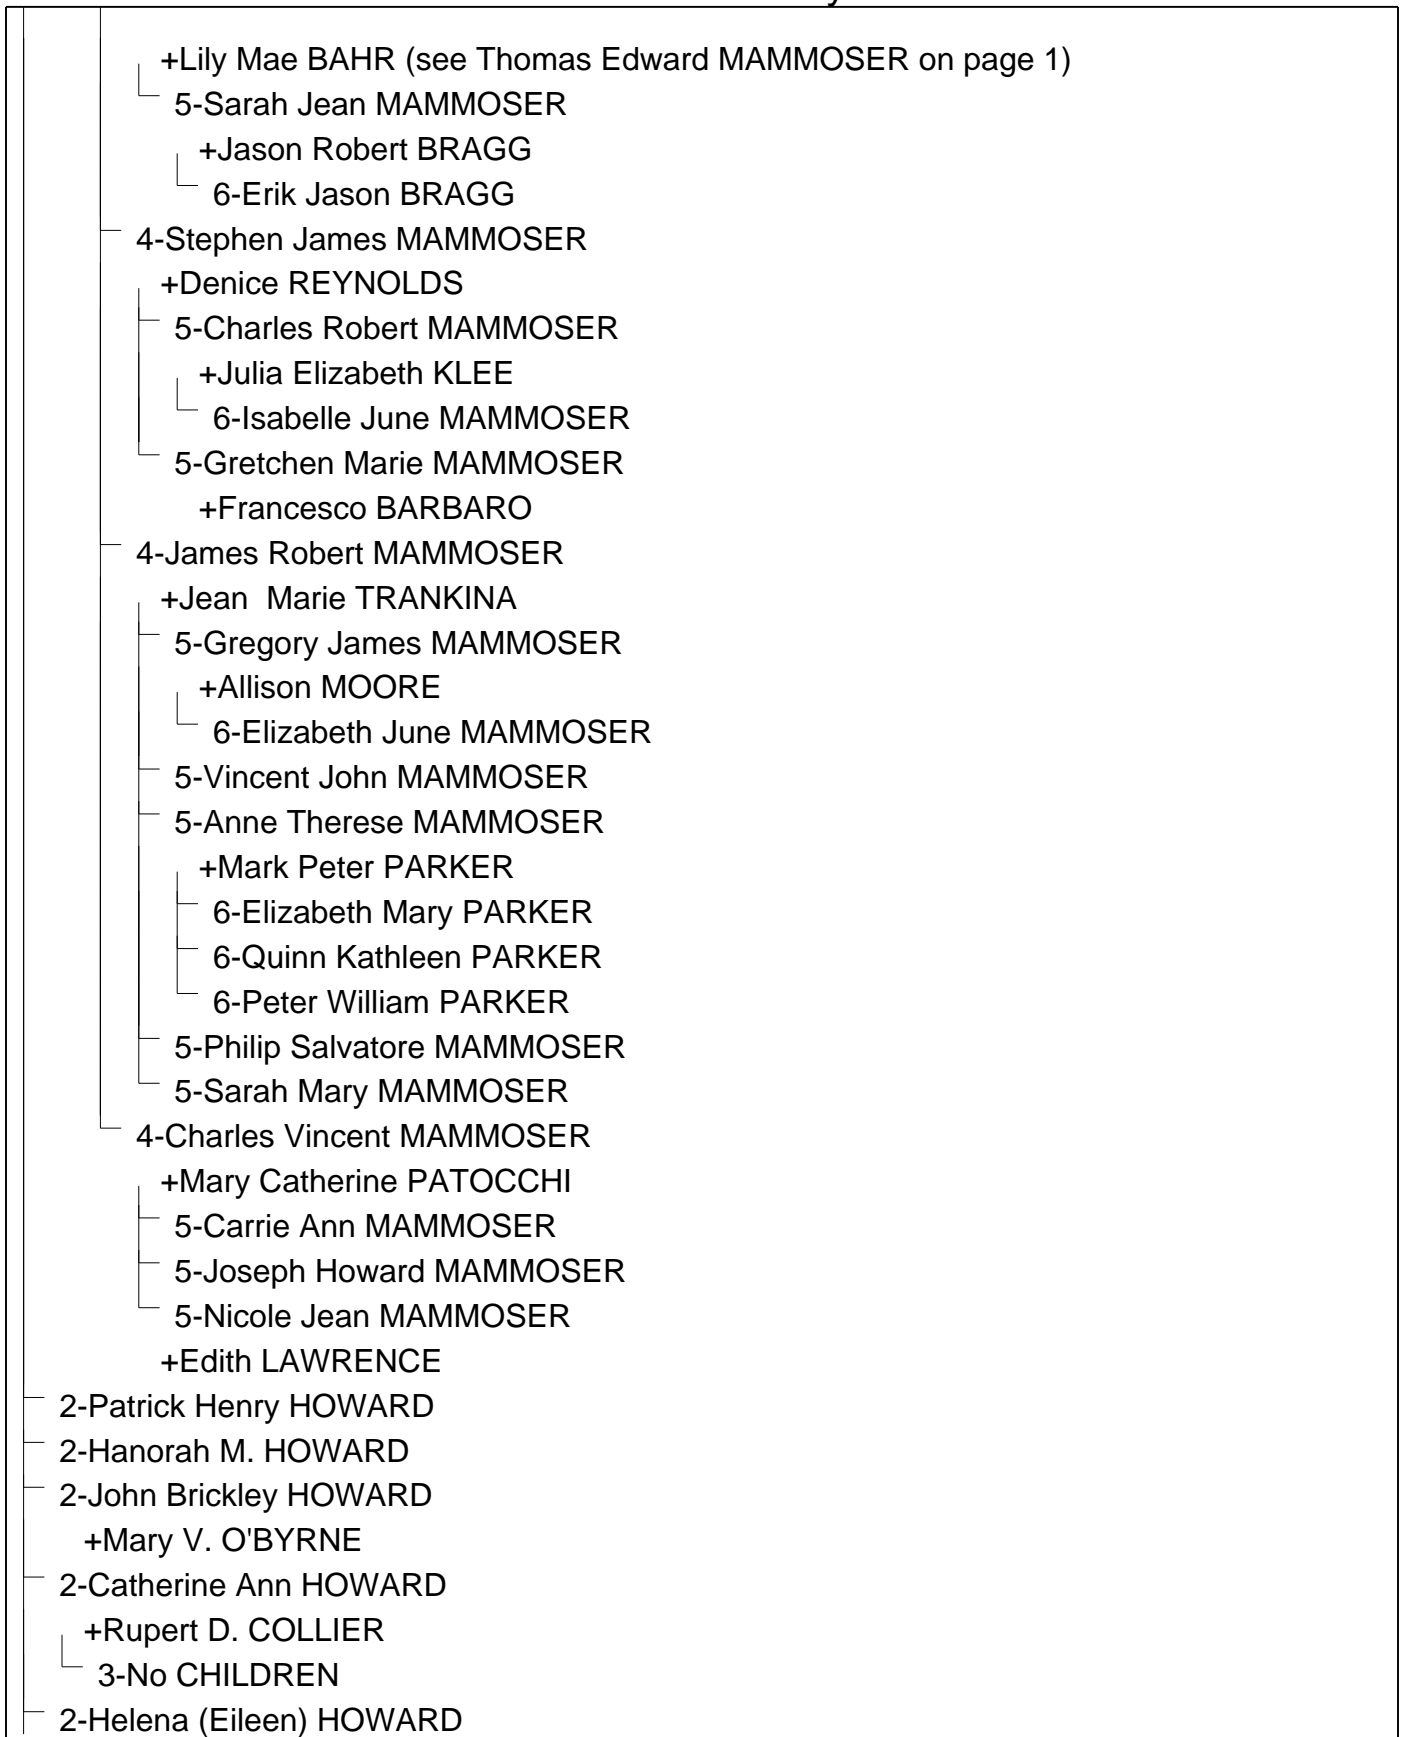

6-Evan Michael MAMMOSER

6-Dylan Charles MAMMOSER

5-Elizabeth Ann MAMMOSER

6-Terrence Walter WIKA

6-Matthew David WIKA

4-Thomas Edward MAMMOSER

Descendants of John Bernard Howard and Ellen
Teresa Brickley

Descendants of John Bernard Howard and Ellen
Teresa Brickley