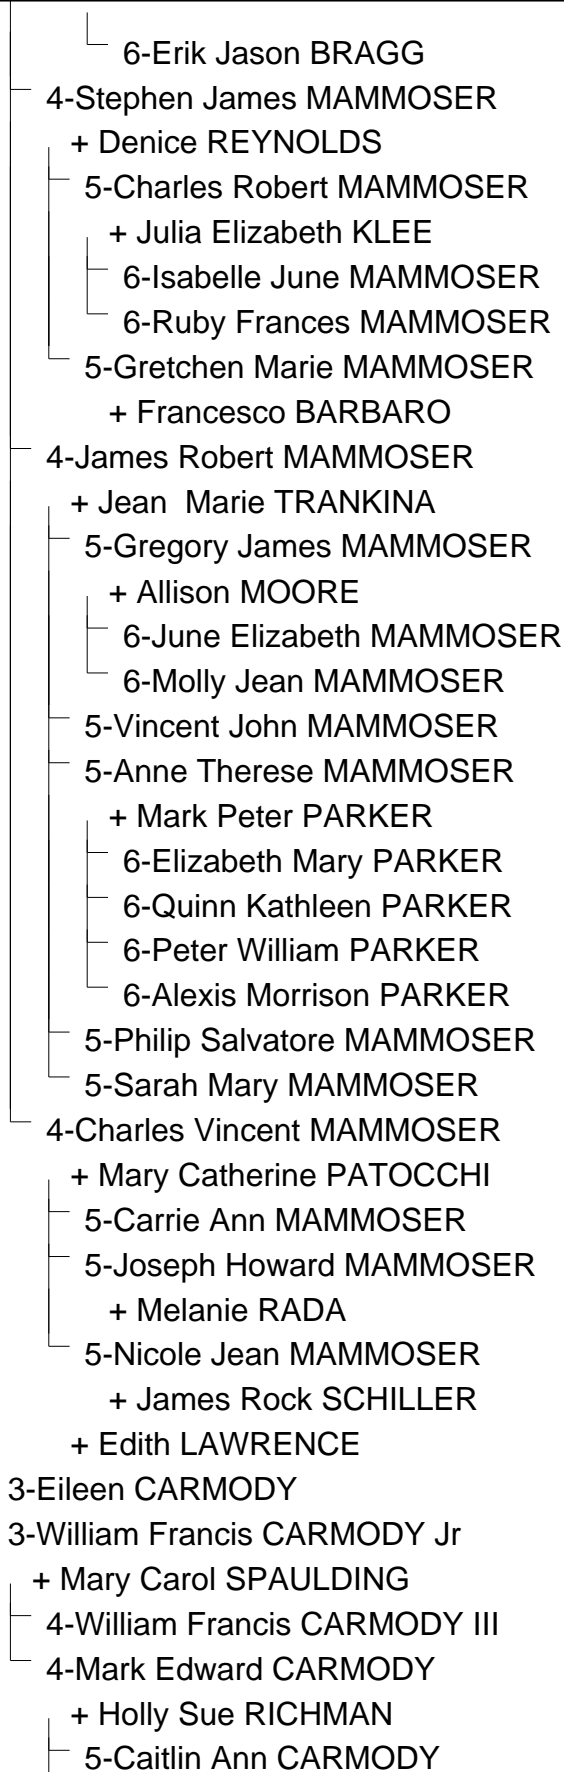

+ Kathleen Marie BRENNAN

5-John Howard MAMMOSER III

+ Laura Anne TERDY

6-John Howard MAMMOSER IV

6-Benjamin Parker MAMMOSER

6-Ryan Patrick MAMMOSER

5-Kevin Brennan MAMMOSER

+ Anna-Marie Jane KLEMM

6-Harrison Joseph MAMMOSER

6-Andrew Brennan MAMMOSER

4-William Carmody MAMMOSER

+ Roseann Marie PFIFFNER

5-Benjamin Winfield BOWMAN

+ Apryl Elizabeth HAND

6-Wyatt William Winfield HAND-BOWMAN

6-Felix Ivan James HAND-BOWMAN

4-David Joseph MAMMOSER

+ Cynthia Raelene DANHOFF

5-Lauren Danhoff MAMMOSER

5-David Michael MAMMOSER

+ Erika Lynn JOHNSON

6-Connor David MAMMOSER

6-Evan Michael MAMMOSER

6-Dylan Charles MAMMOSER

5-Elizabeth Ann MAMMOSER

6-Terrence Walter WIKA

6-Matthew David WIKA

4-Thomas Edward MAMMOSER

+ Lily Mae BAHR

5-Sarah Jean MAMMOSER

+ Jason Robert BRAGG

Descendant Chart for Jeremiah Carmody