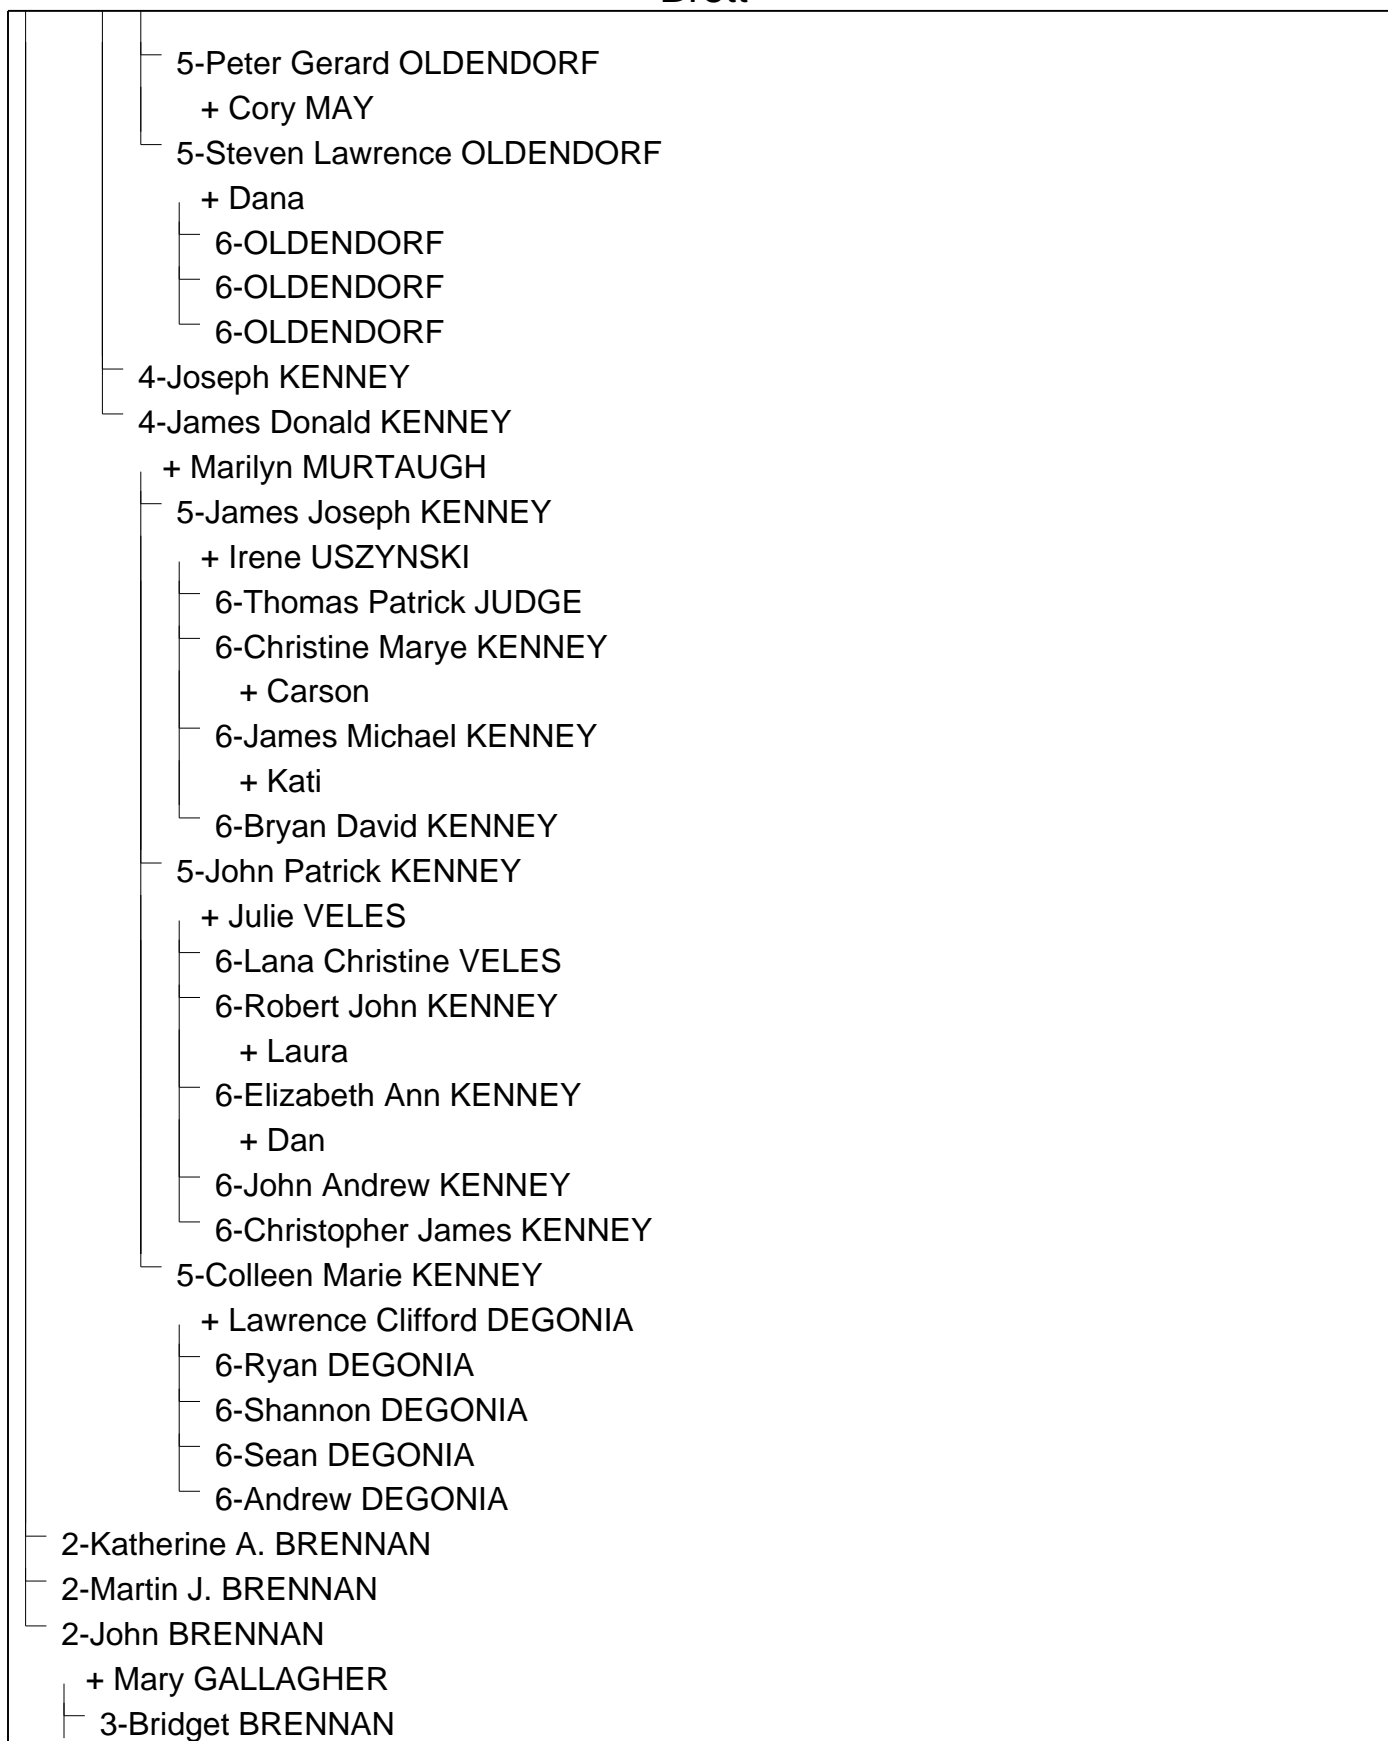

Descendant Chart for Patrick Brennan and Catherine
Brett