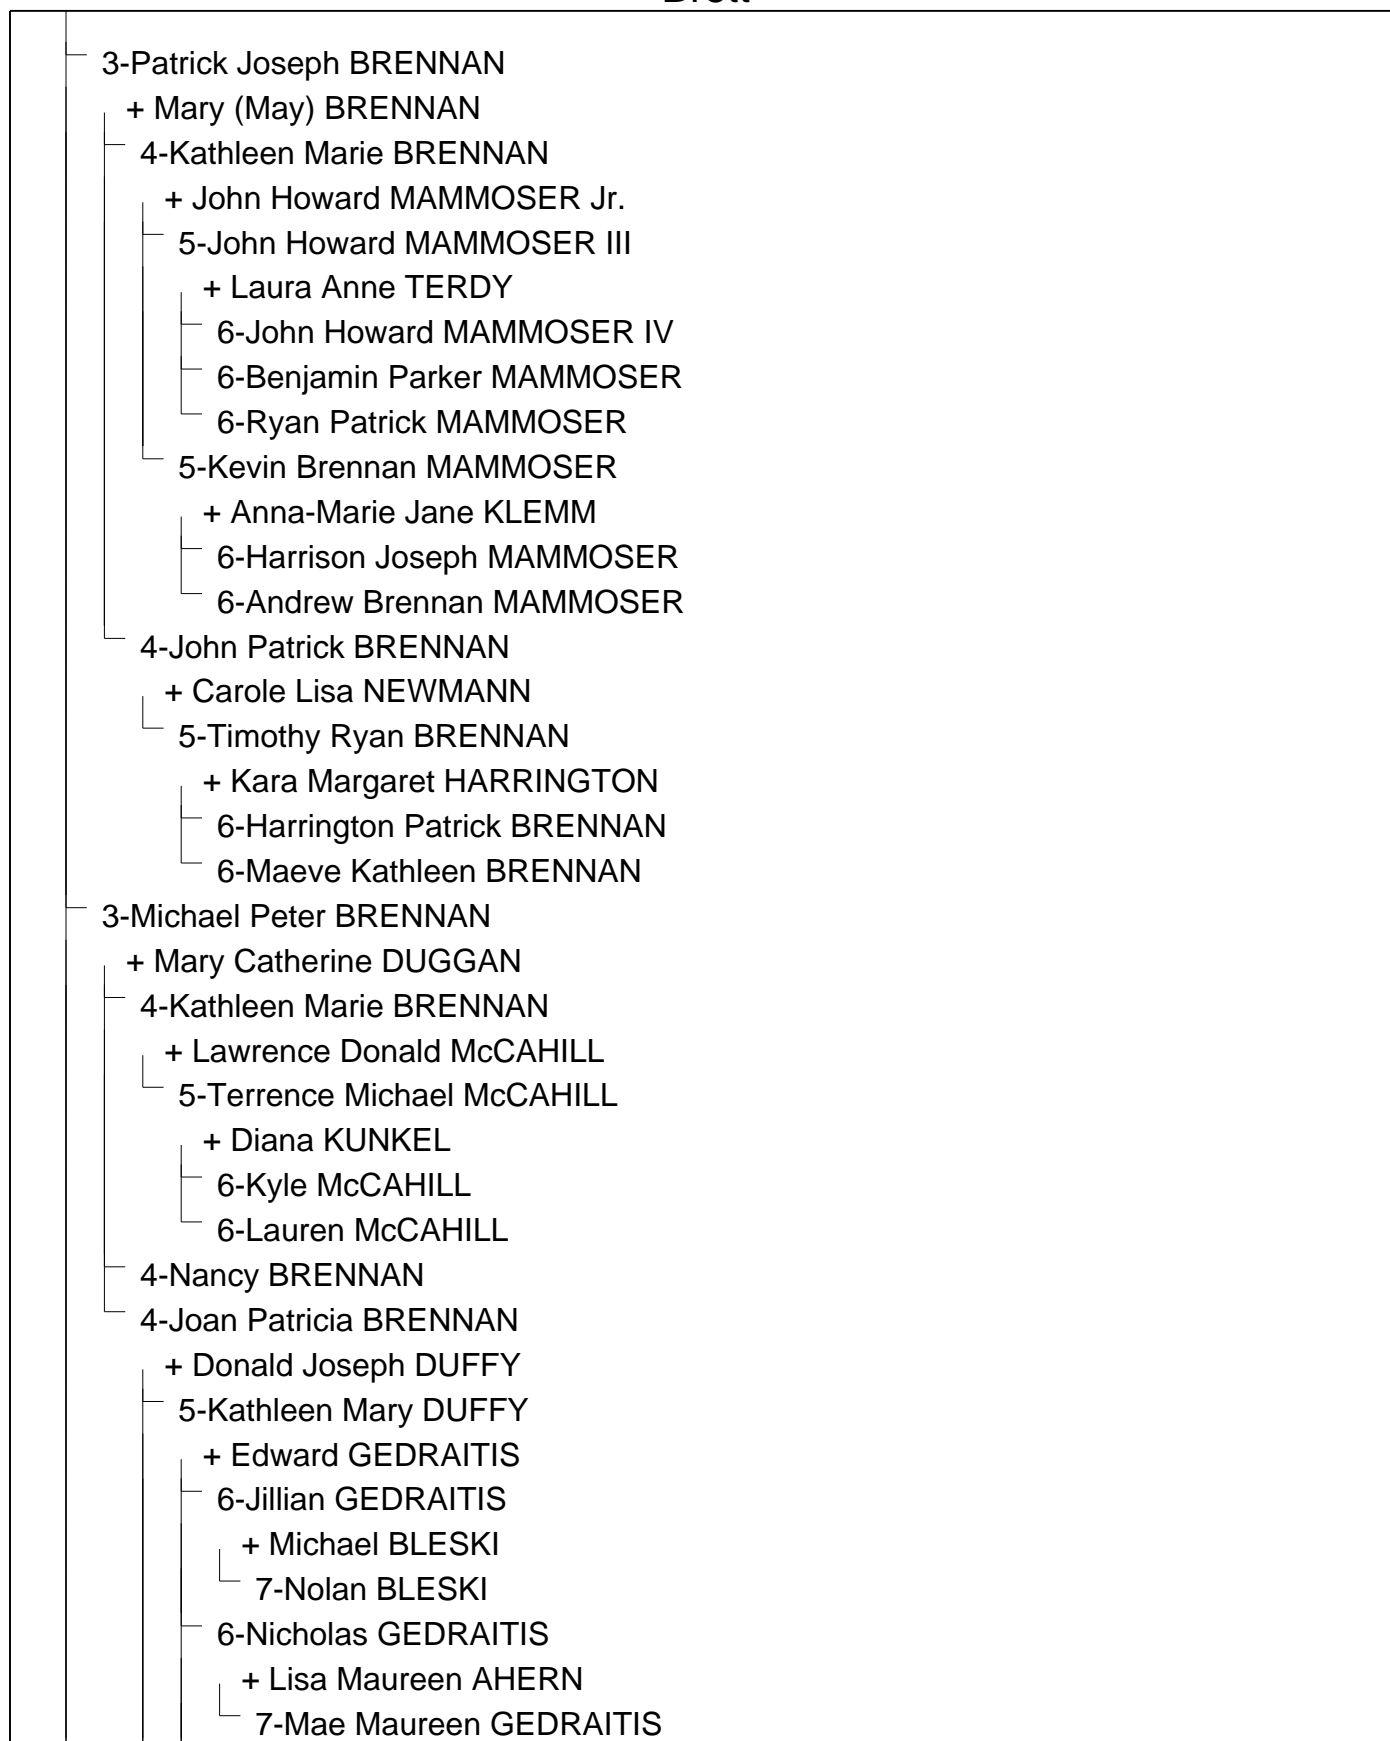

Descendant Chart for Patrick Brennan and Catherine
Brett